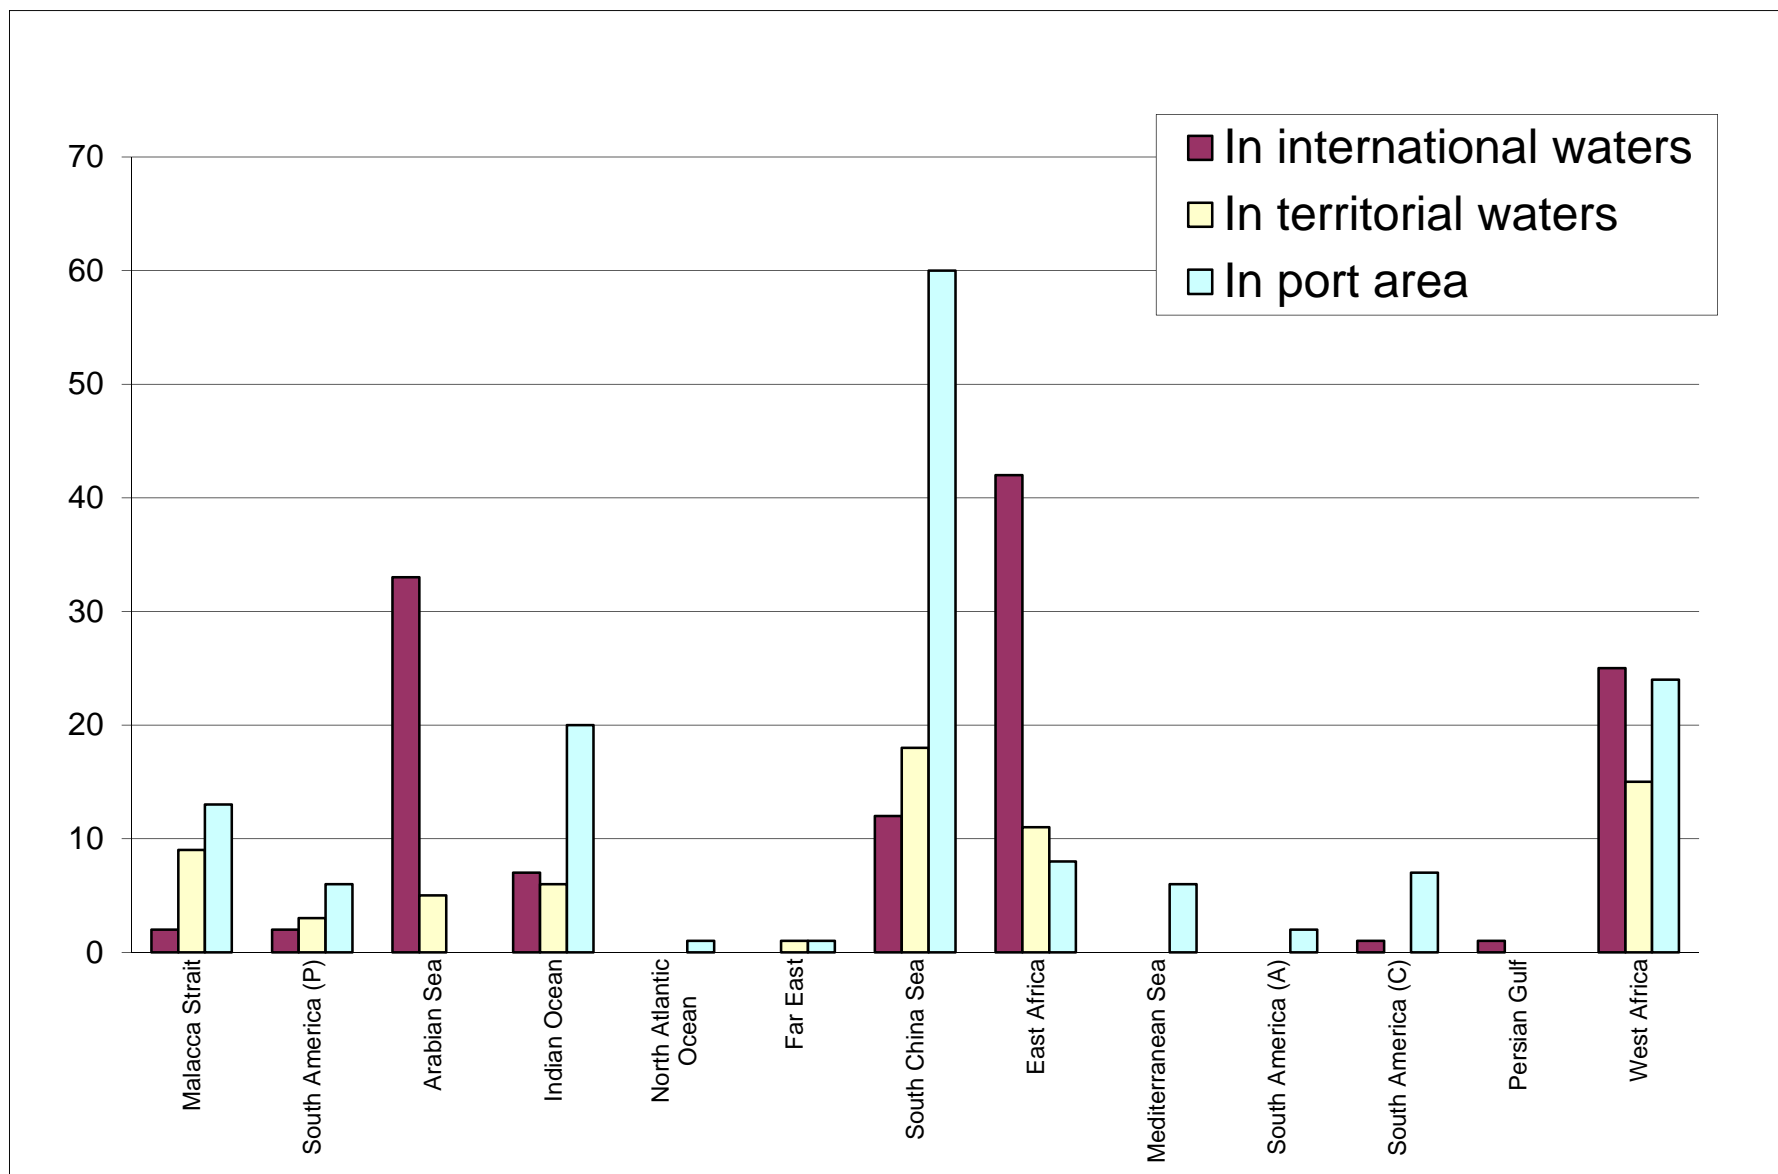

ANNEX 3

REGIONAL ANALYSIS OF REPORTS ON ACTS OF PIRACY AND ARMED ROBBERY AGAINST SHIPS
WHICH WERE REPORTED TO HAVE BEEN ALLEGEDLY COMMITTED OR ATTEMPTED IN 2012