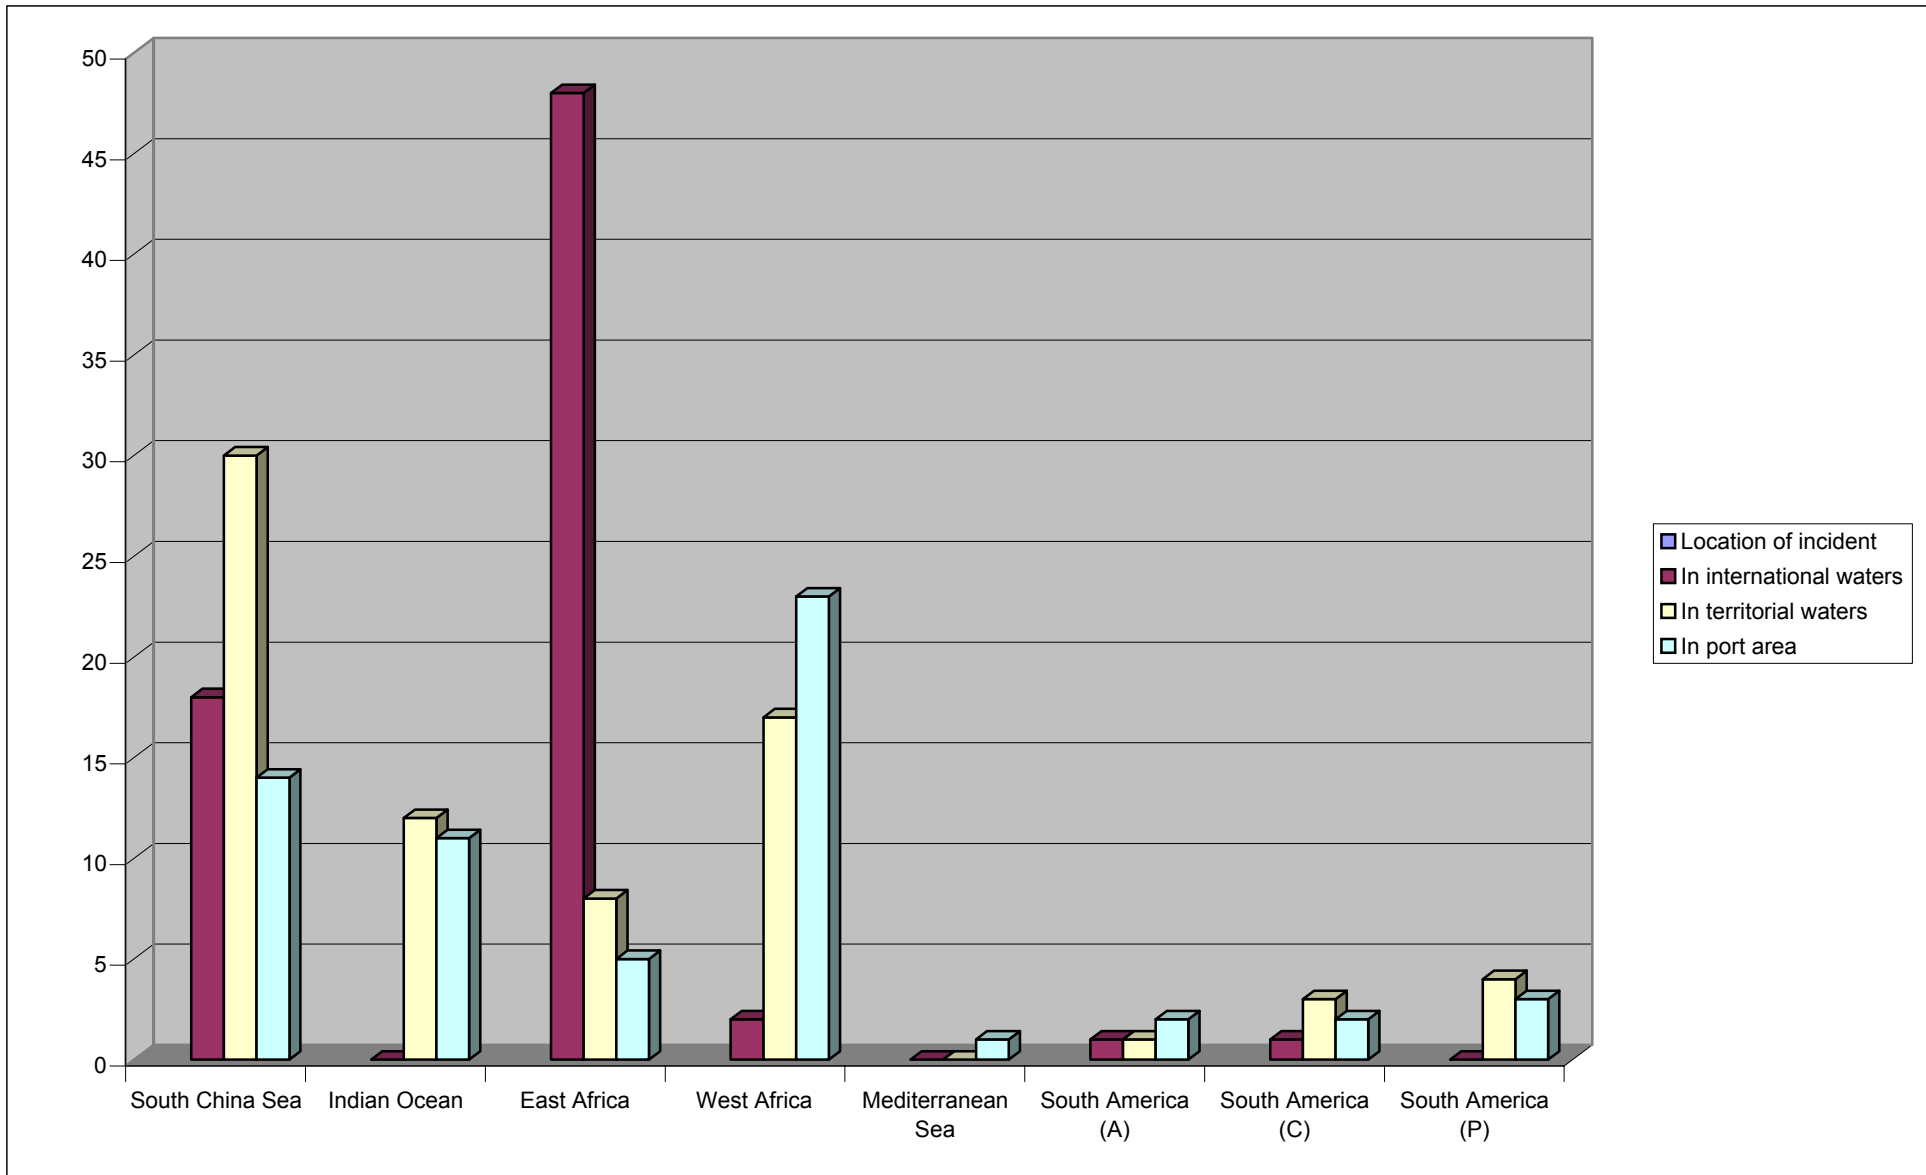

**REPORTED ACTS OF PIRACY AND ARMED ROBBERY AGAINST SHIPS WHICH WERE REPORTED
TO HAVE BEEN ALLEGEDLY COMMITTED DURING 2008
(per area and per annum)**