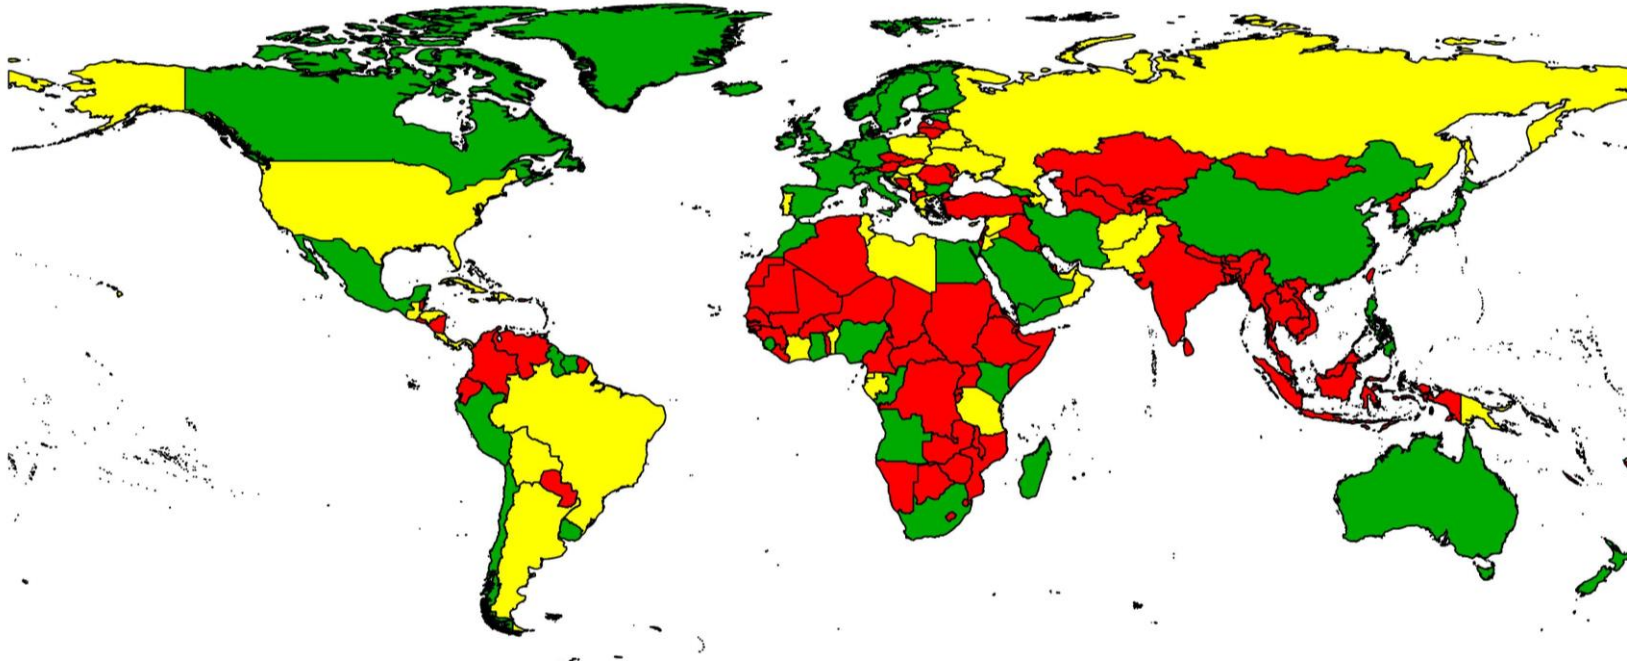

Map of Parties to the London Convention/Protocol

Legend

Green: Protocol Parties
Yellow: Convention Parties
Red: Non-Parties

Status as of 22 February 2019