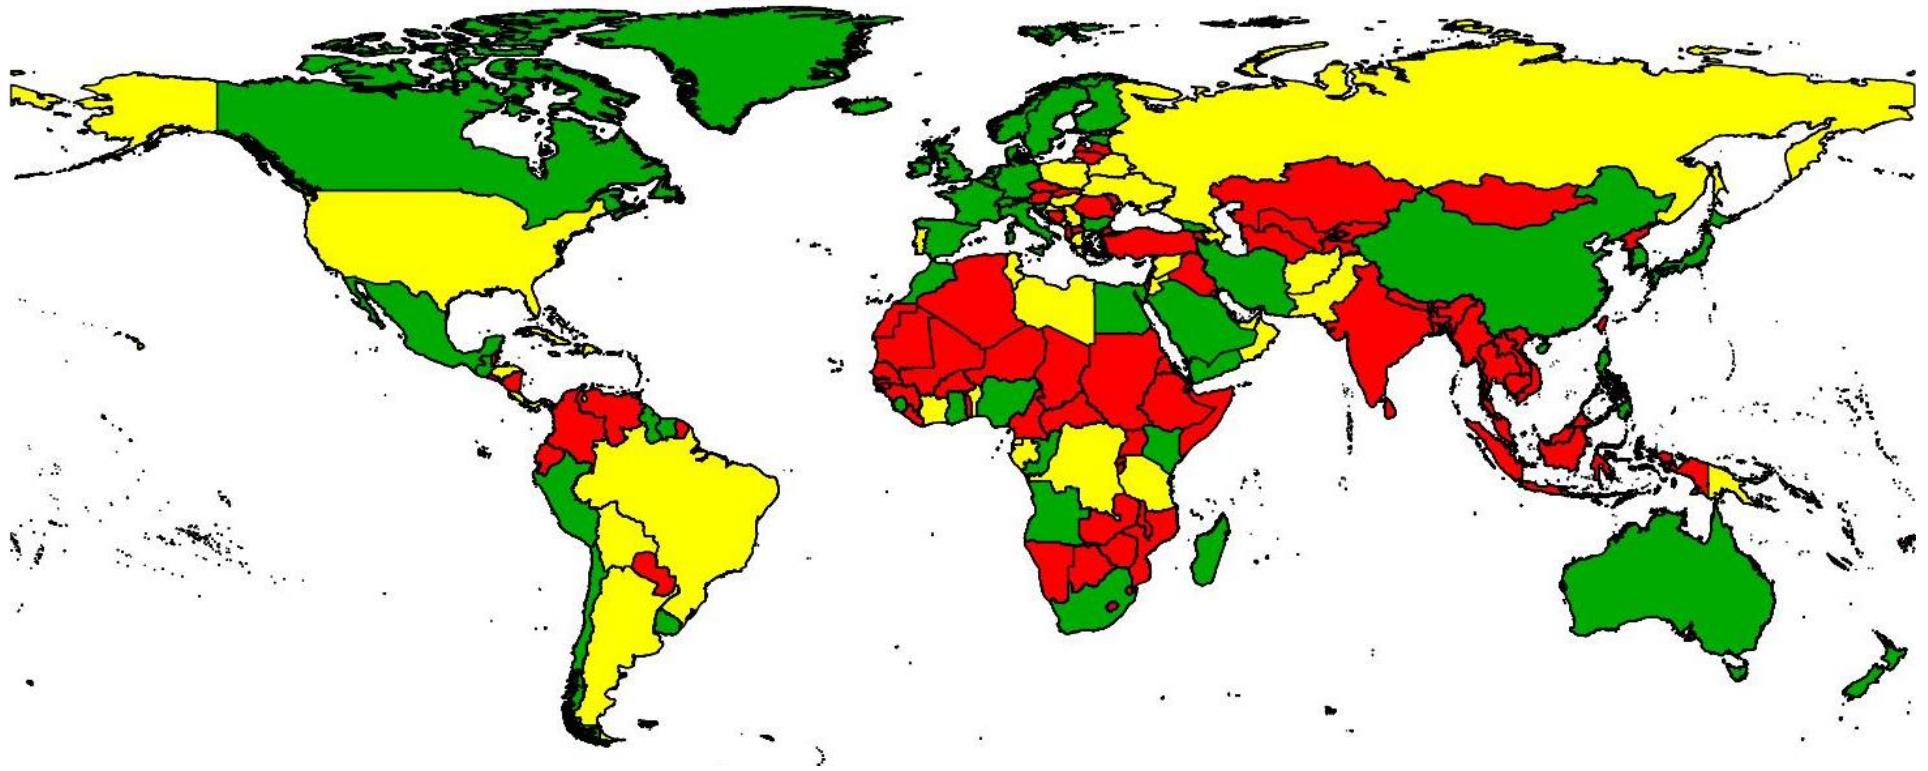

Map of Parties to the London Convention/Protocol

Legend

Green: Protocol Parties
Yellow: Convention Parties
Red: Non-Parties

Status as of April 2022